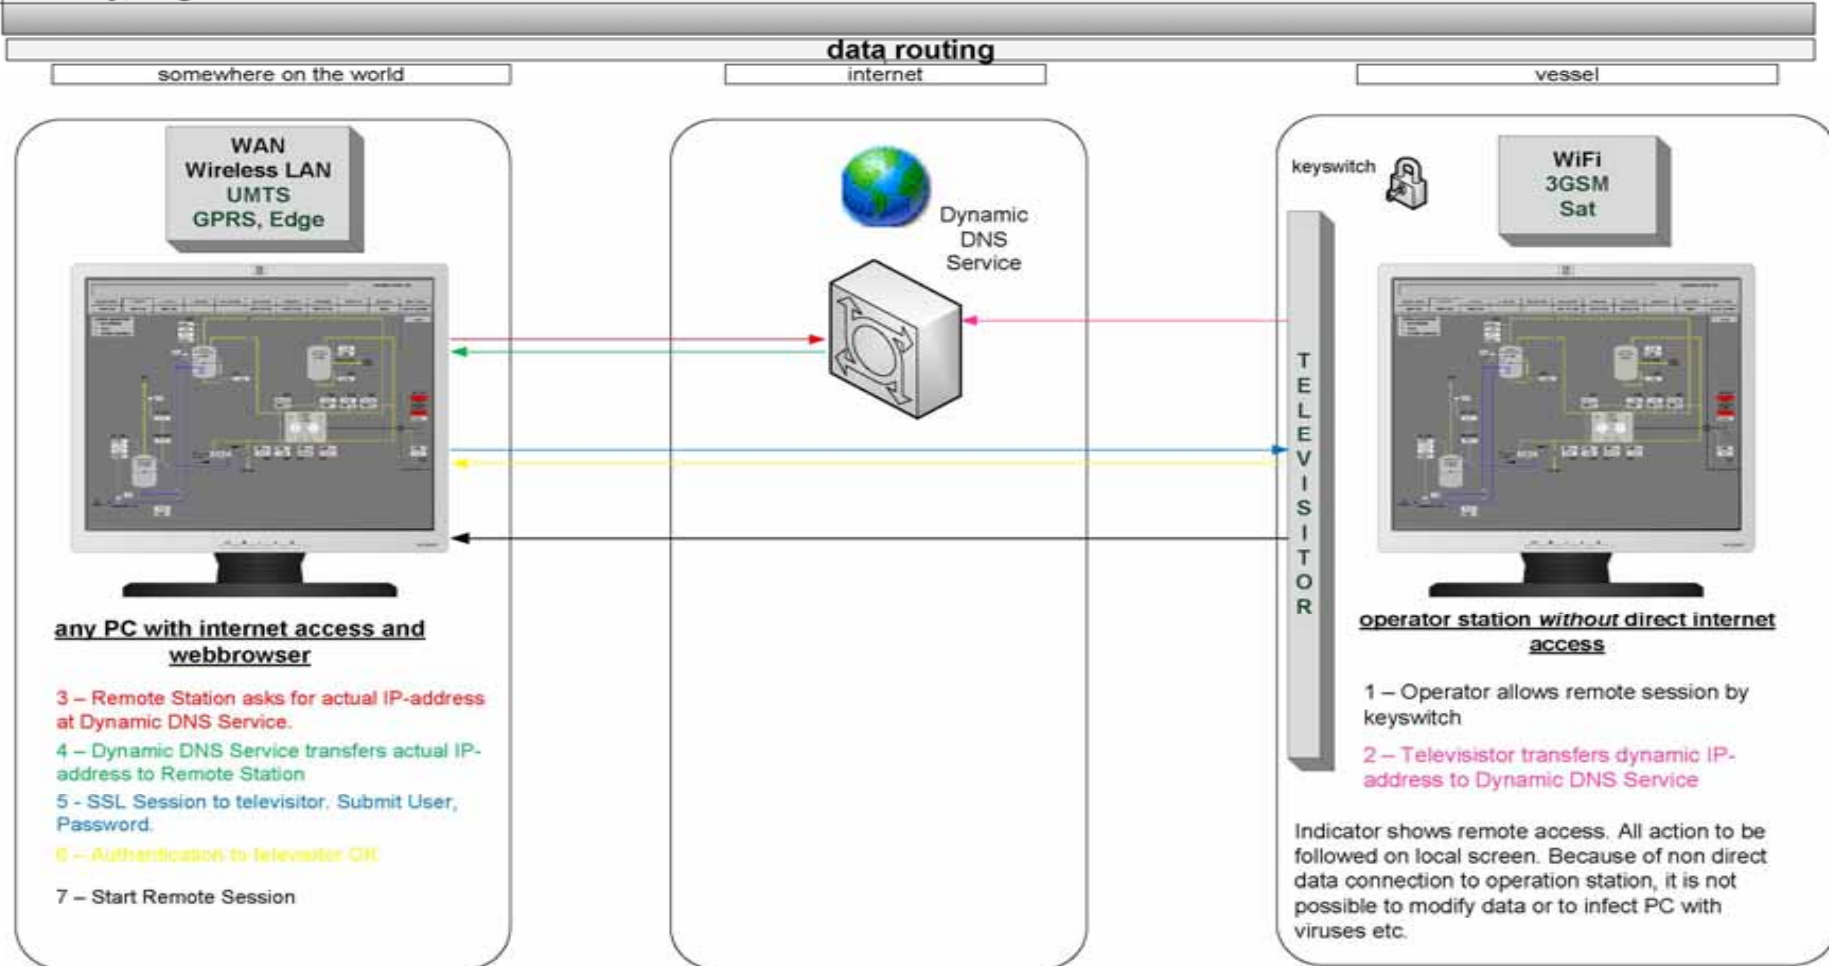

Televisitor for TGE Gas Plant

Carriers &
Offshore Units

televisitor service

- worldwide remote service for automation systems on vessels
- efficient online support for the crew.

Features

- televisitor is based on internet services
- internet access and Microsoft Internet Explorer is needed on the remote computer
- 3 special ports are needed in firewall settings
- Televisitor supports 128 bit SSL Encryption
- Secure IP-based access to computers or servers

Features

- Providing remote keyboard, video and mouse access
- No software needed to be installed on managed computers
- No direct data link to managed computers; unintended modification of data by viruses etc. is impossible
- televisitor supports either:
 - GPRS, UMTS, EDGE
 - Inmarsat Fleet, Inmarsat MPDS
 - Inmarsat FleetBroadband
 - VSAT (C-Band/KU-Band)

televisor for TGE gas-plant

Technical Infrastructure

televisitor TGE gas-plant Security, Logon and Session Process

televisiting

1. Receive password / safe address
2. load certificate to remote computer
3. Schedule communication (e-mail / phone)
4. switch on televisitor by key-switch on board
5. lock in and follow plant operation
 1. See all current readings, trends and settings
 2. See alarm log
6. Kick-off visitor by turning key-switch