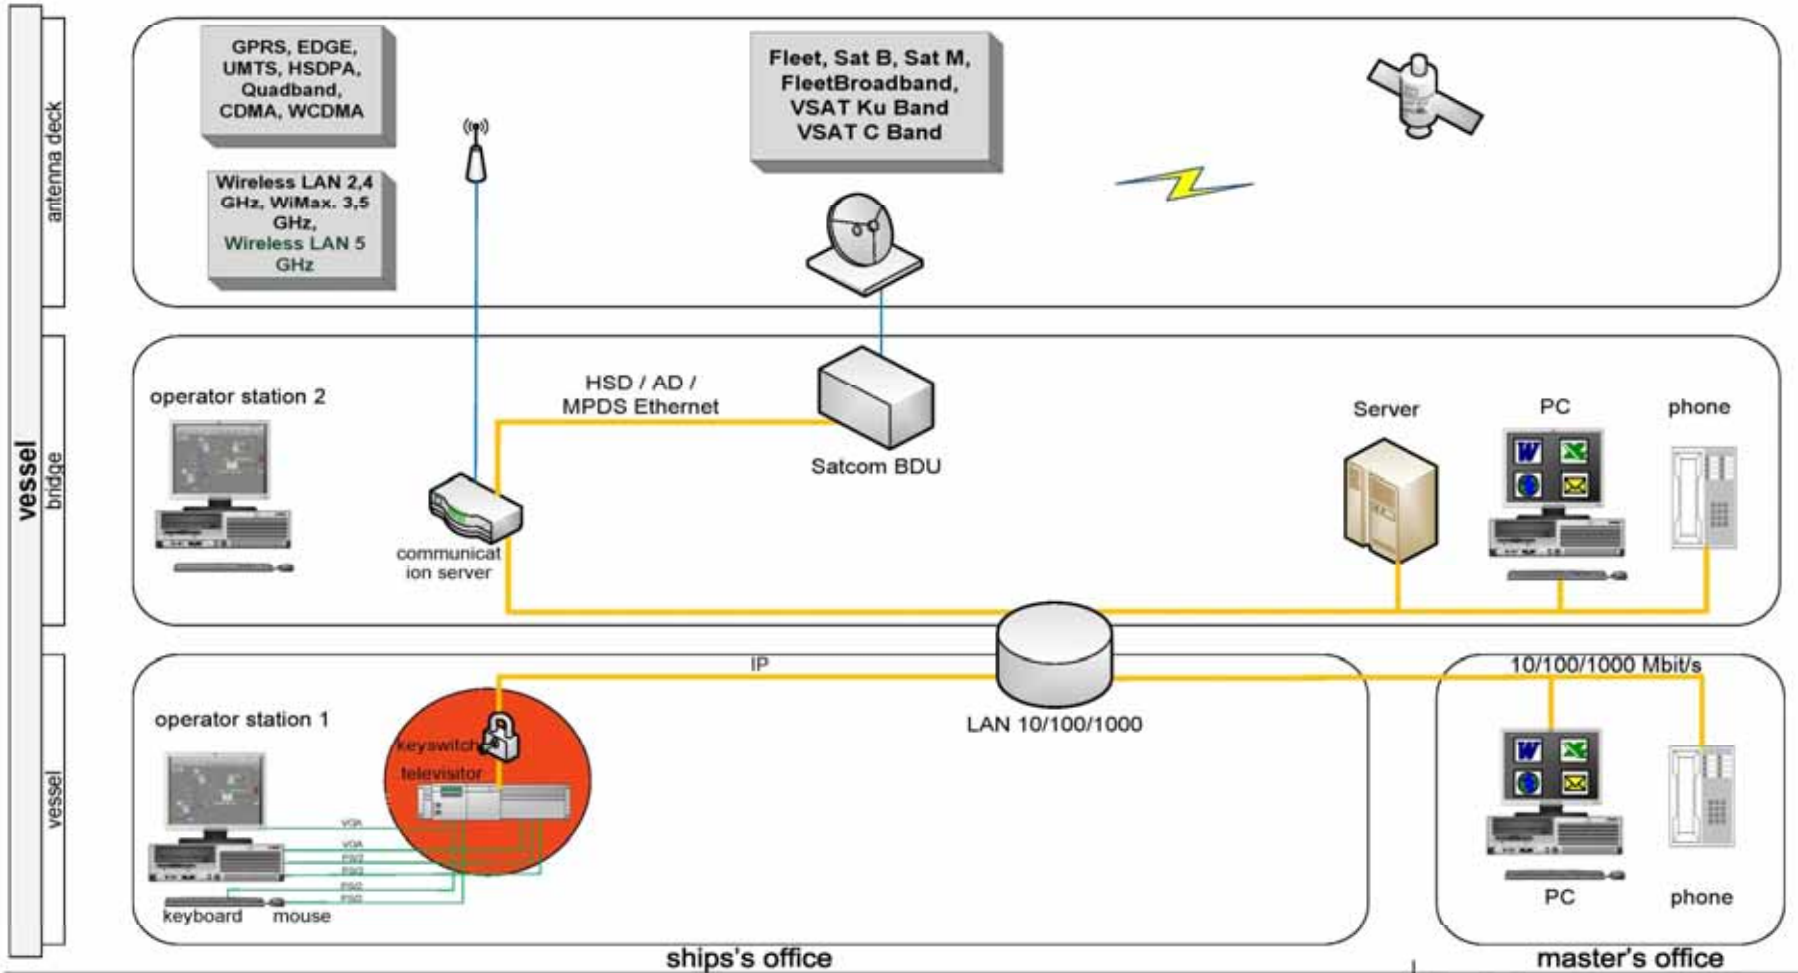

Televisitor for TGE Gas Plant

Carriers &
Offshore Units

televisitor service

- worldwide remote service for automation systems on vessels
- efficient online support for the crew.

Features

- televisitor is based on internet services
- internet access and Microsoft Internet Explorer is needed on the remote computer
- 3 special ports are needed in firewall settings
- Televisitor supports 128 bit SSL Encryption
- Secure IP-based access to computers or servers

Features

- Providing remote keyboard, video and mouse access
- No software needed to be installed on managed computers
- No direct data link to managed computers; unintended modification of data by viruses etc. is impossible
- televisitor supports either:
 - GPRS, UMTS, EDGE
 - Inmarsat Fleet, Inmarsat MPDS
 - Inmarsat FleetBroadband
 - VSAT (C-Band/KU-Band)

televisor for TGE gas-plant

Technical Infrastructure

televisitor TGE gas-plant Security, Logon and Session Process

televisiting

1. Receive password / safe address
2. load certificate to remote computer
3. Schedule communication (e-mail / phone)
4. switch on televisitor by key-switch on board
5. lock in and follow plant operation
 1. See all current readings, trends and settings
 2. See alarm log
6. Kick-off visitor by turning key-switch